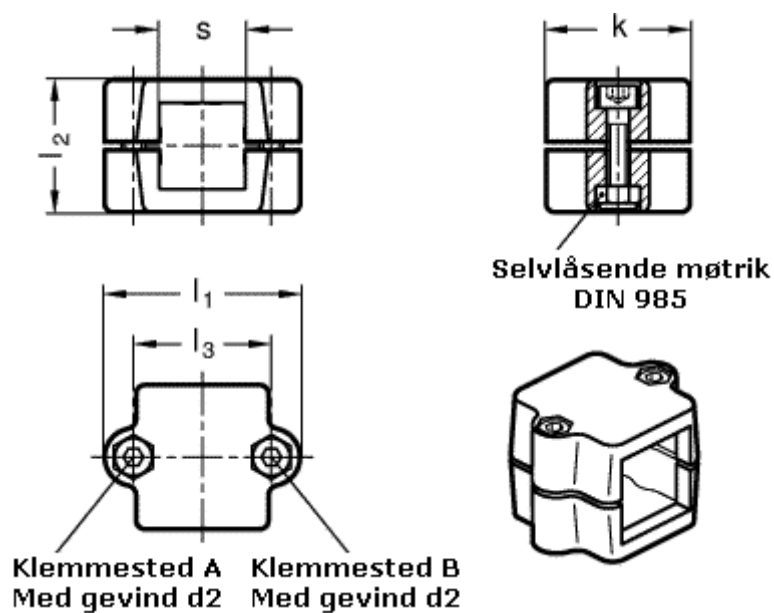

Article number: 20241V25662BL
Description: E+G Tube connector
GN 241-V25-66-BL

Measures

d2 = M 8

k = 50

l1 = 68

l2 = 46

l3 = 48

s = 25